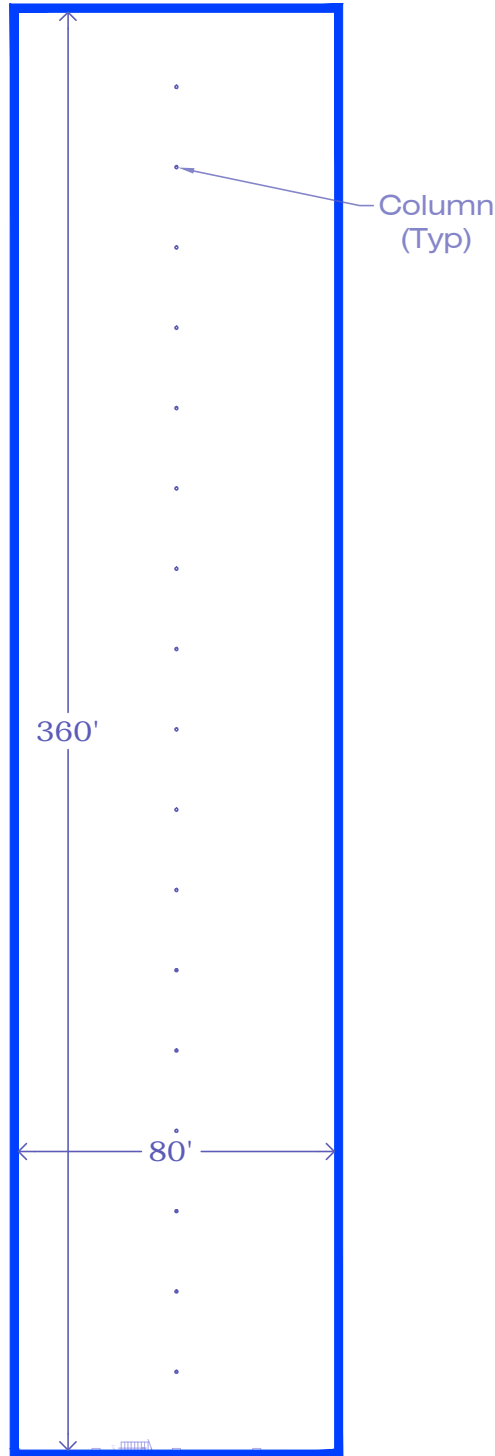

## Cafe

**GRUMMAN STUDIOS**

500 GRUMMAN ROAD WEST  
BETHPAGE NY, 11714

TEL. 631.689.1985

info@grummanstudios.com

Length.....360'  
Width.....80'  
Grid Height.....23'  
Sq. Ft.....28,800