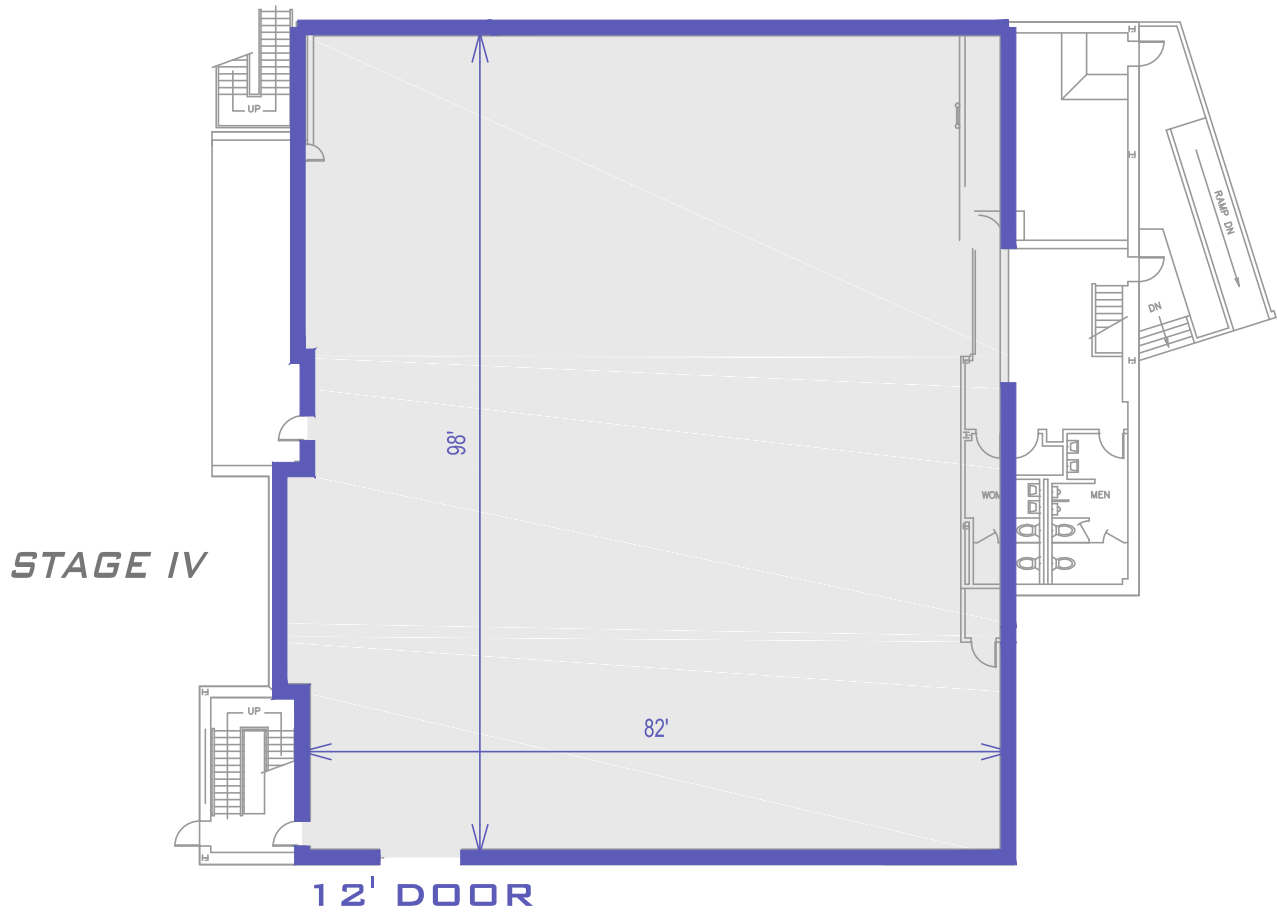

STAGE V

GRUMMAN STUDIOS

500 GRUMMAN ROAD WEST
BETHPAGE NY, 11714

TEL. 631 689 1985

info@grummanstudios.com

Size: 86' x 82' x 25'

Sq. Ft. : 8,036

Additional features:

- 5-ton overhead crane